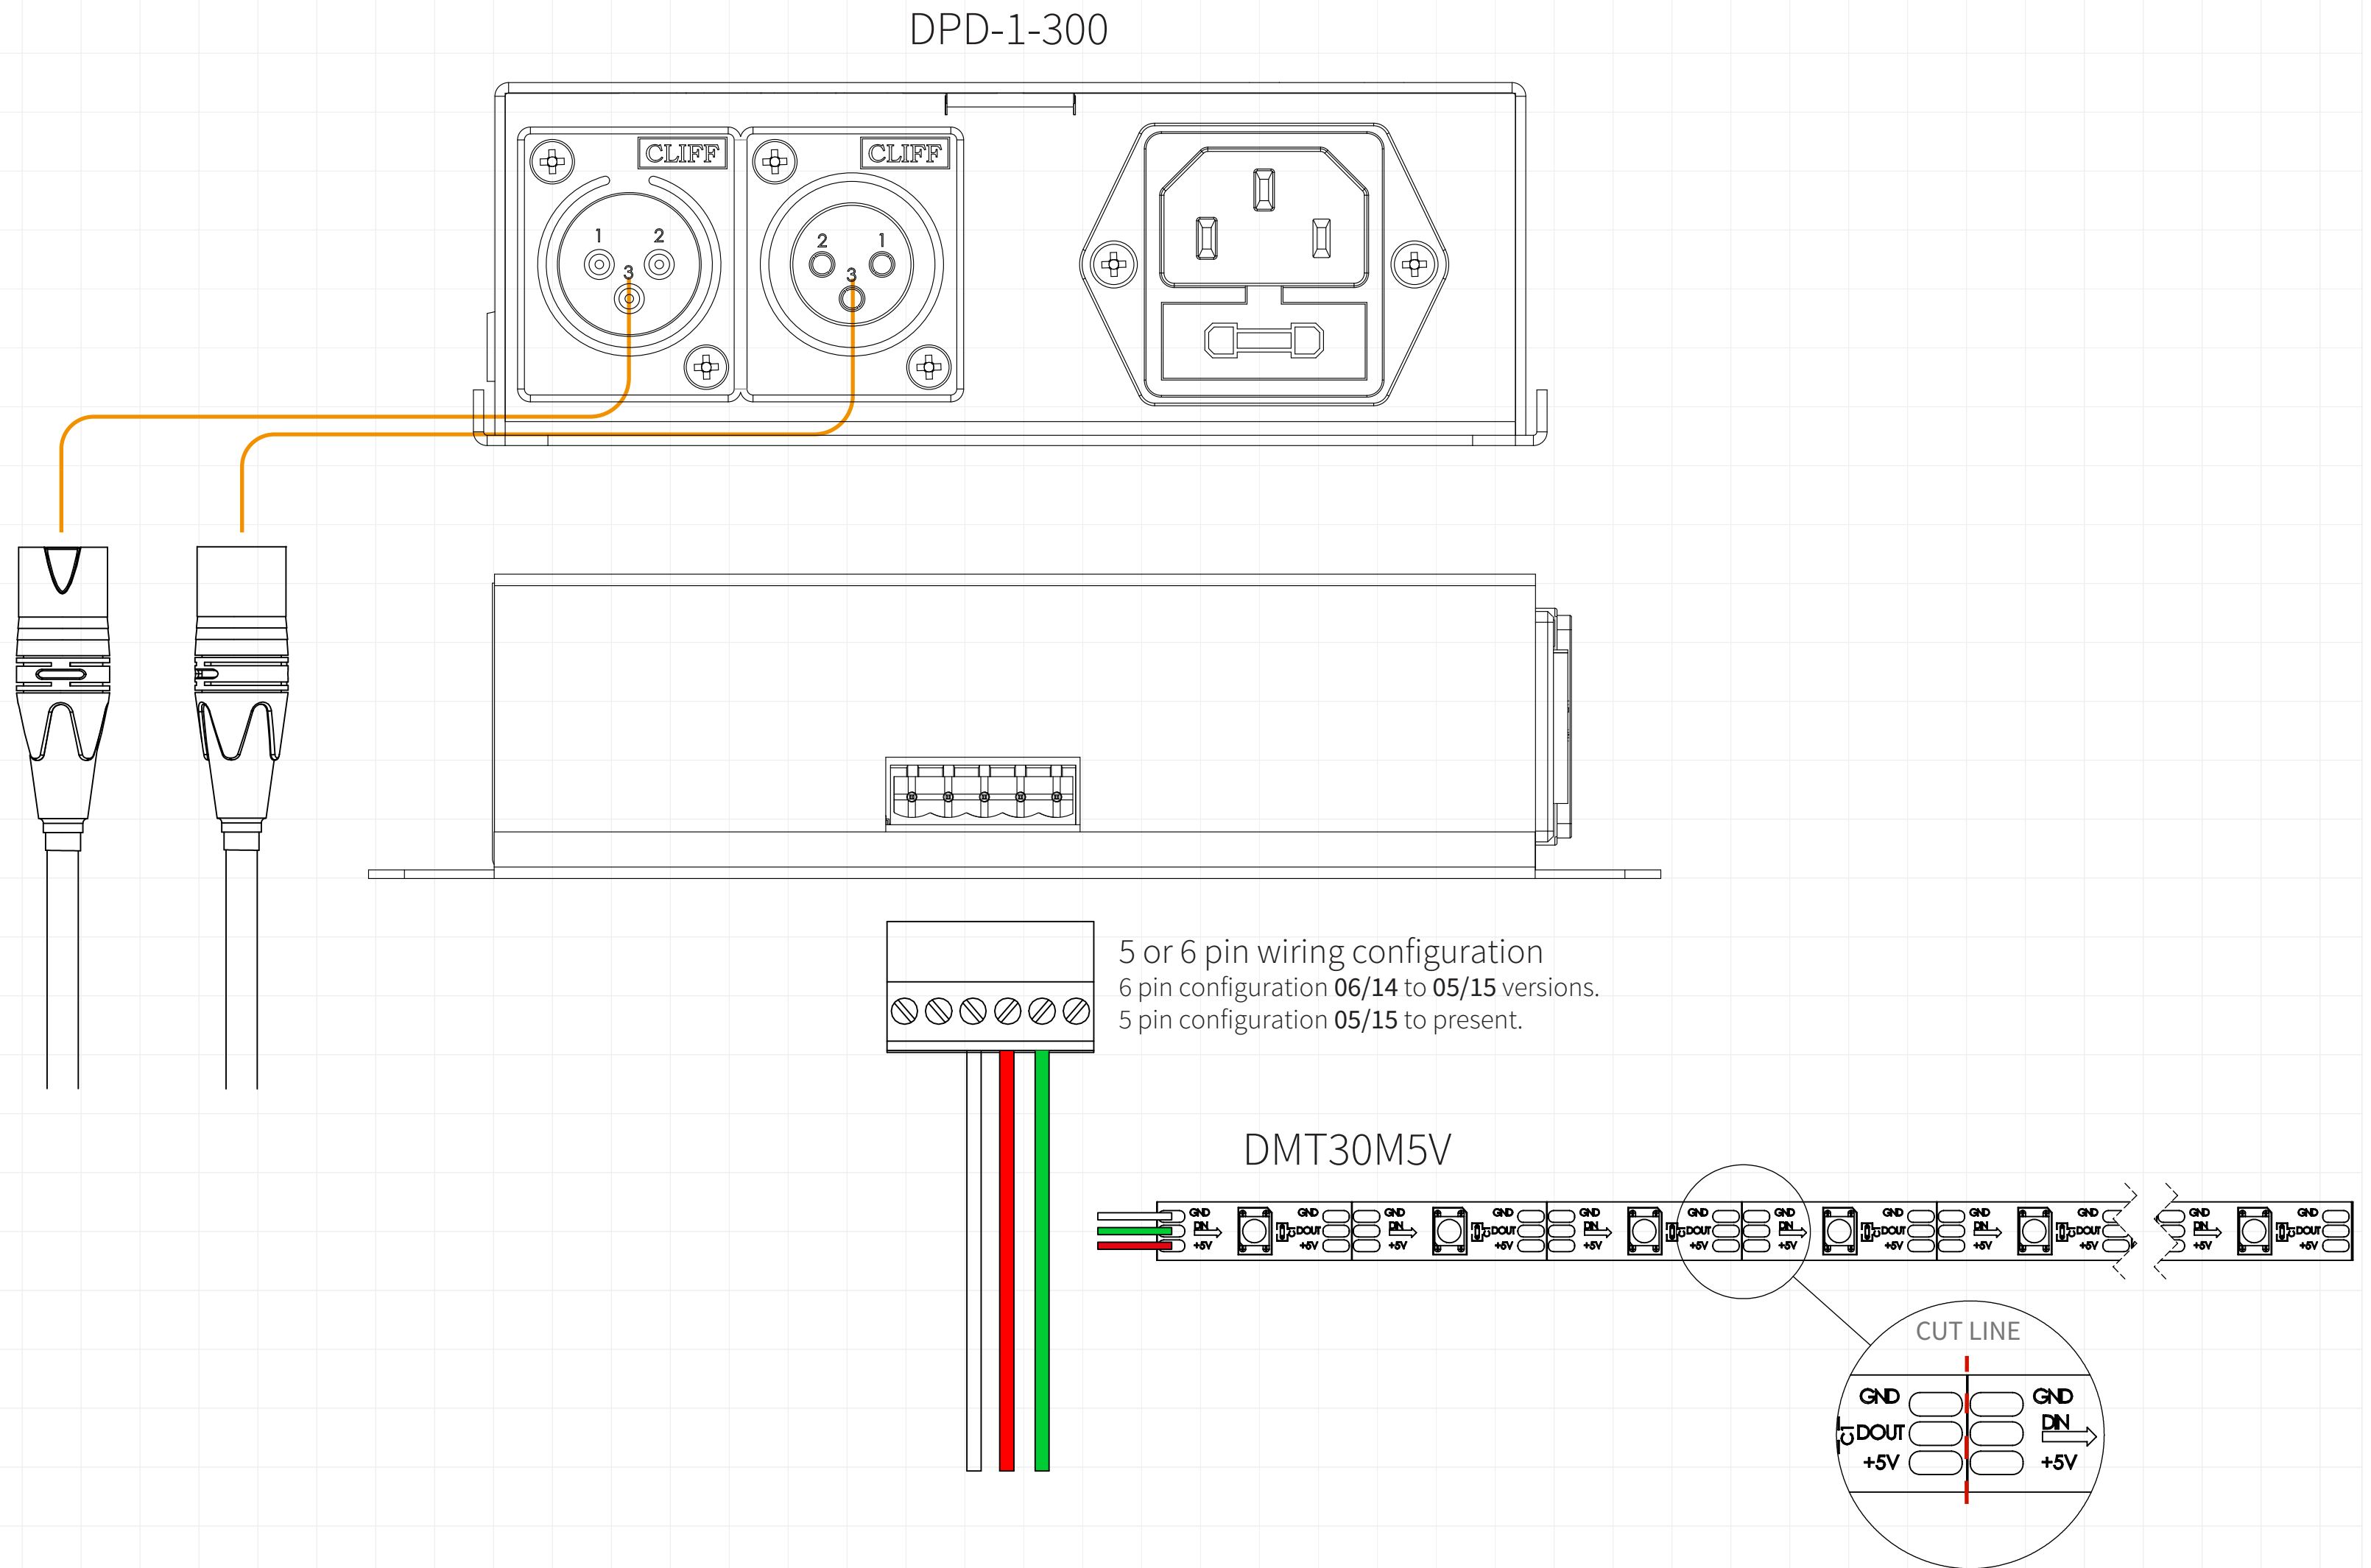

Schematic Drawing  
**DPD-1-300 (5V)**

Date: 06/01/2016

Email: sales@digitaltape.com

Contact: +44 (0)1162 783 541